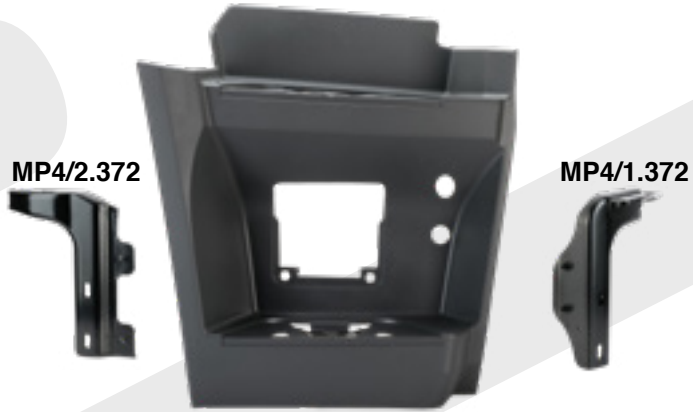

MP4/2.350P

MP4/2.352P

SUITABLE FOR **ACTROS MP4 2011** ⇨

MP4/2.354G

MP4/2.356G

MP4/2.354P

MP4/2.356P

SUITABLE FOR **ACTROS MP4 2011** ⇨