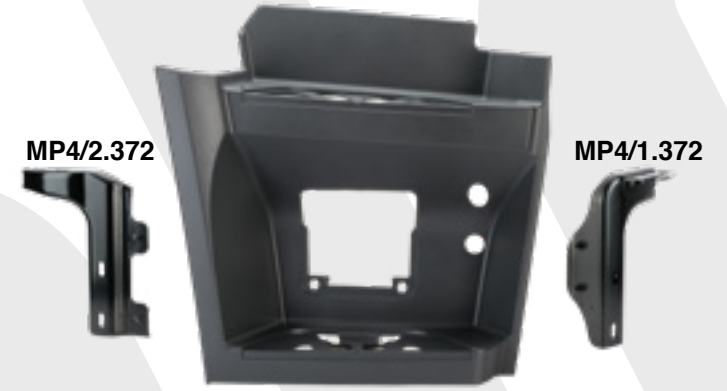

MP4/2.350P

MP4/2.352P

SUITABLE FOR **ACTROS MP4 2011** ⇨

MP4/2.354G

MP4/2.356G

MP4/2.354P

MP4/2.356P

SUITABLE FOR **ACTROS MP4 2011** ⇨