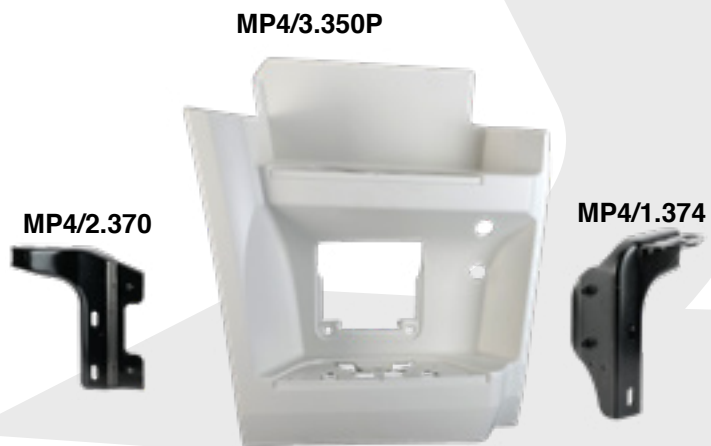

MP4/2.350P

MP4/2.352P

SUITABLE FOR **ACTROS MP4 2011** ⇨

MP4/2.354G

MP4/2.356G

MP4/2.354P

MP4/2.356P

SUITABLE FOR **ACTROS MP4 2011** ⇨