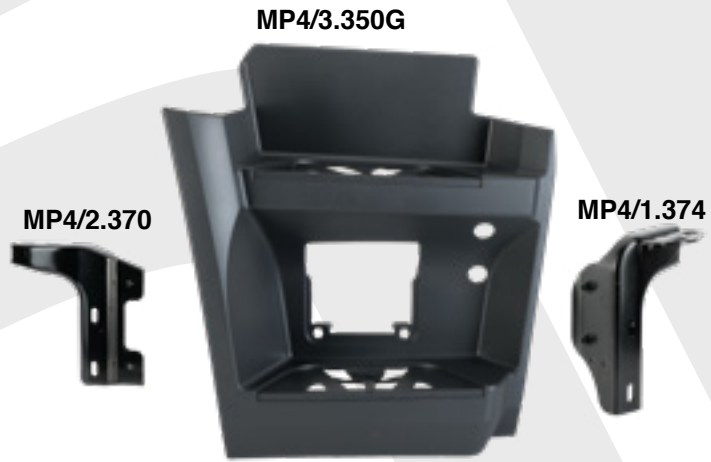

MP4/2.350P

MP4/2.352P

SUITABLE FOR **ACTROS MP4 2011** ⇨

MP4/2.354G

MP4/2.356G

MP4/2.354P

MP4/2.356P

SUITABLE FOR **ACTROS MP4 2011** ⇨