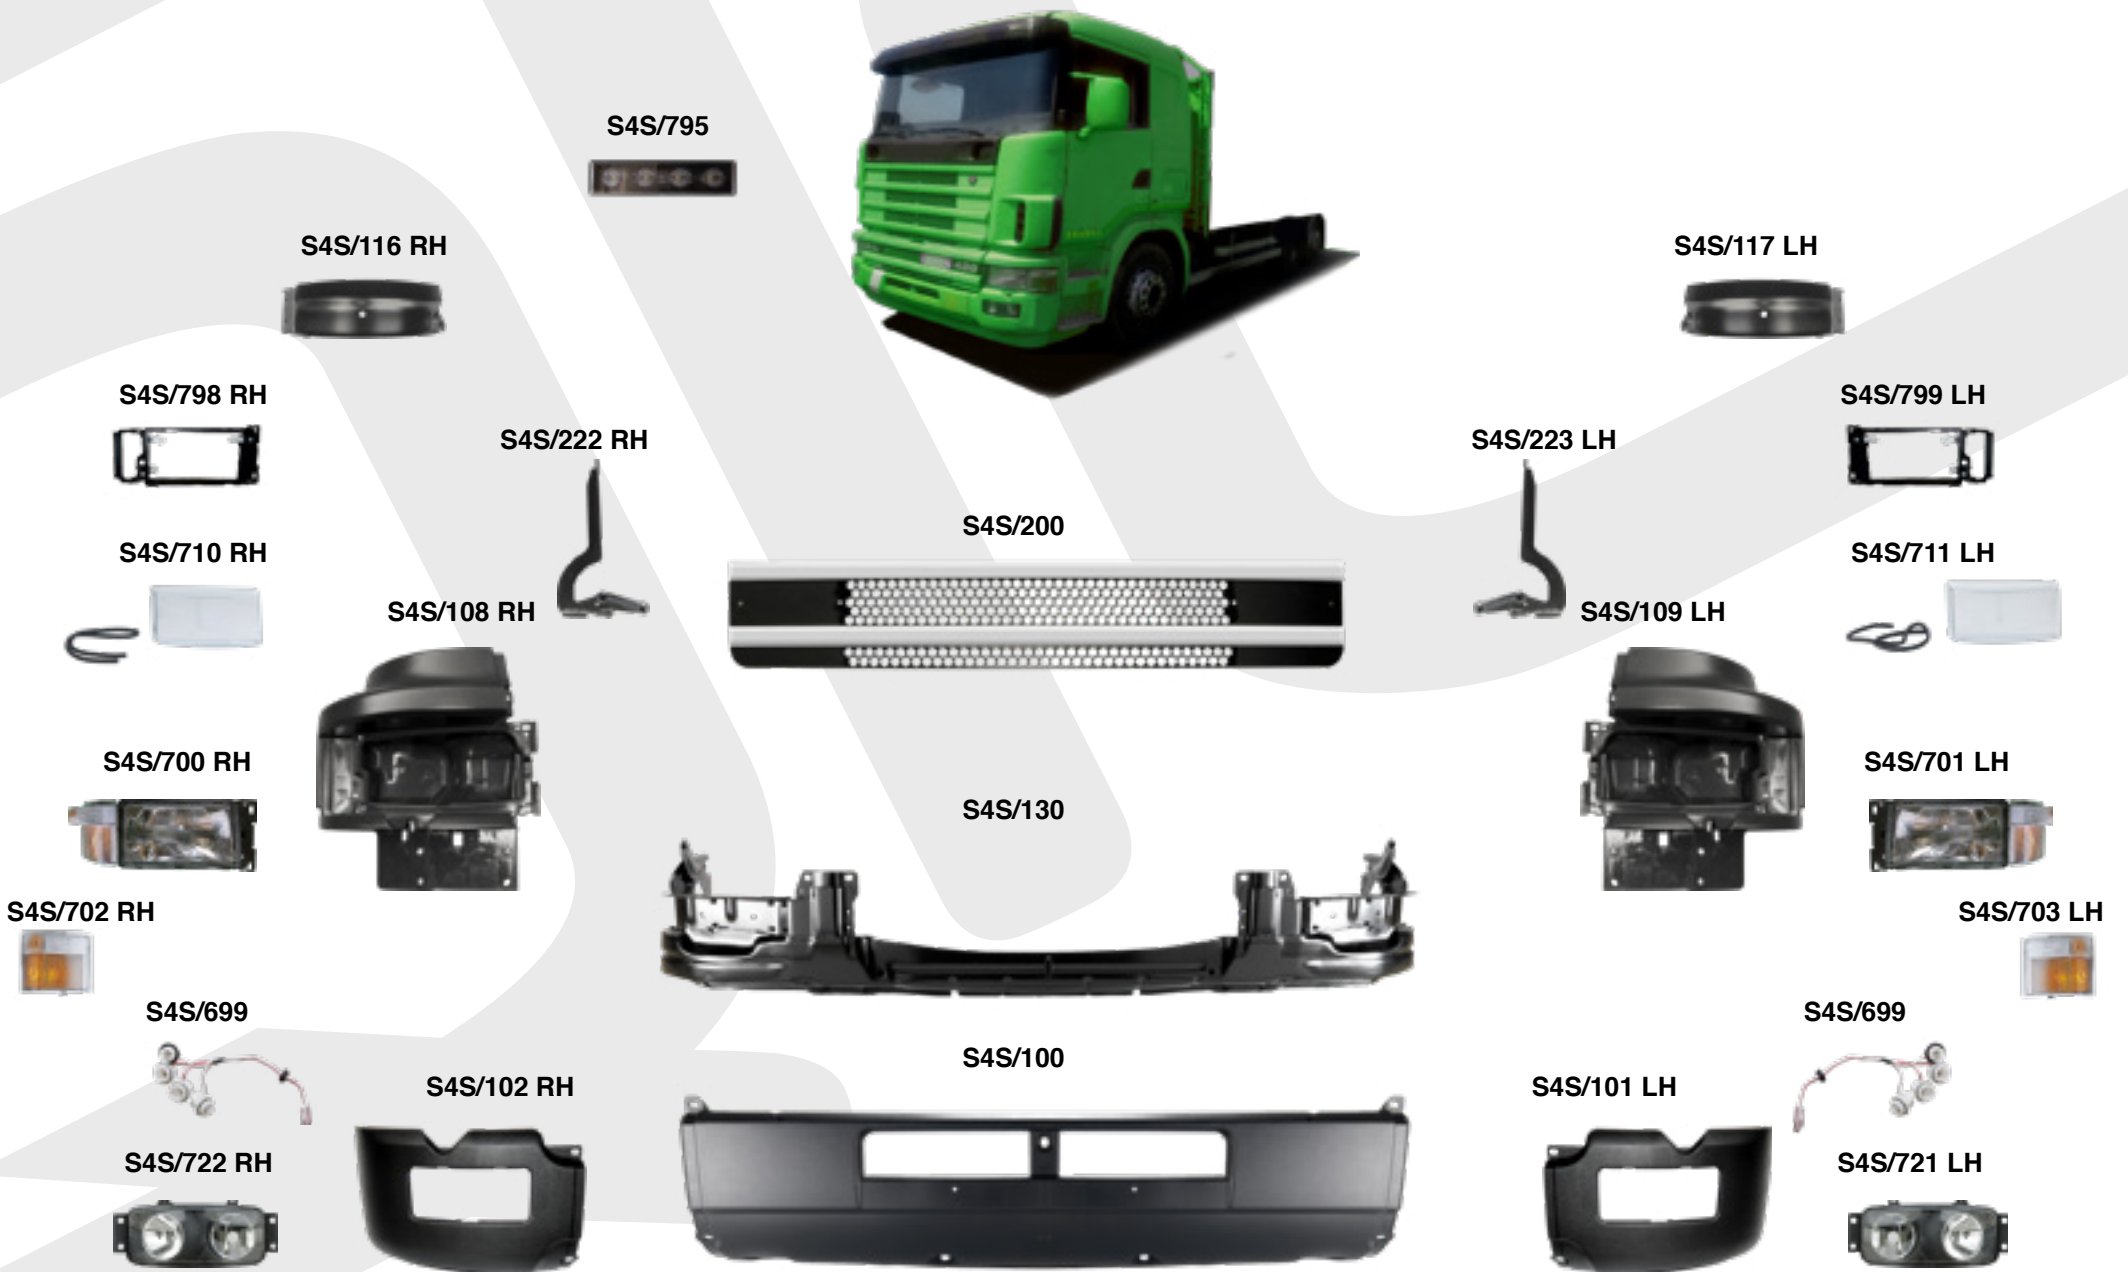

**SRP/216**

**SRP/110 RH**

**SRP/215**

**SRP/111 H**

SUITABLE FOR **SCANIA L CR 1995 - 2004**

SUITABLE FOR **SCANIA L CR**

S4S/242 RH

S4S/210