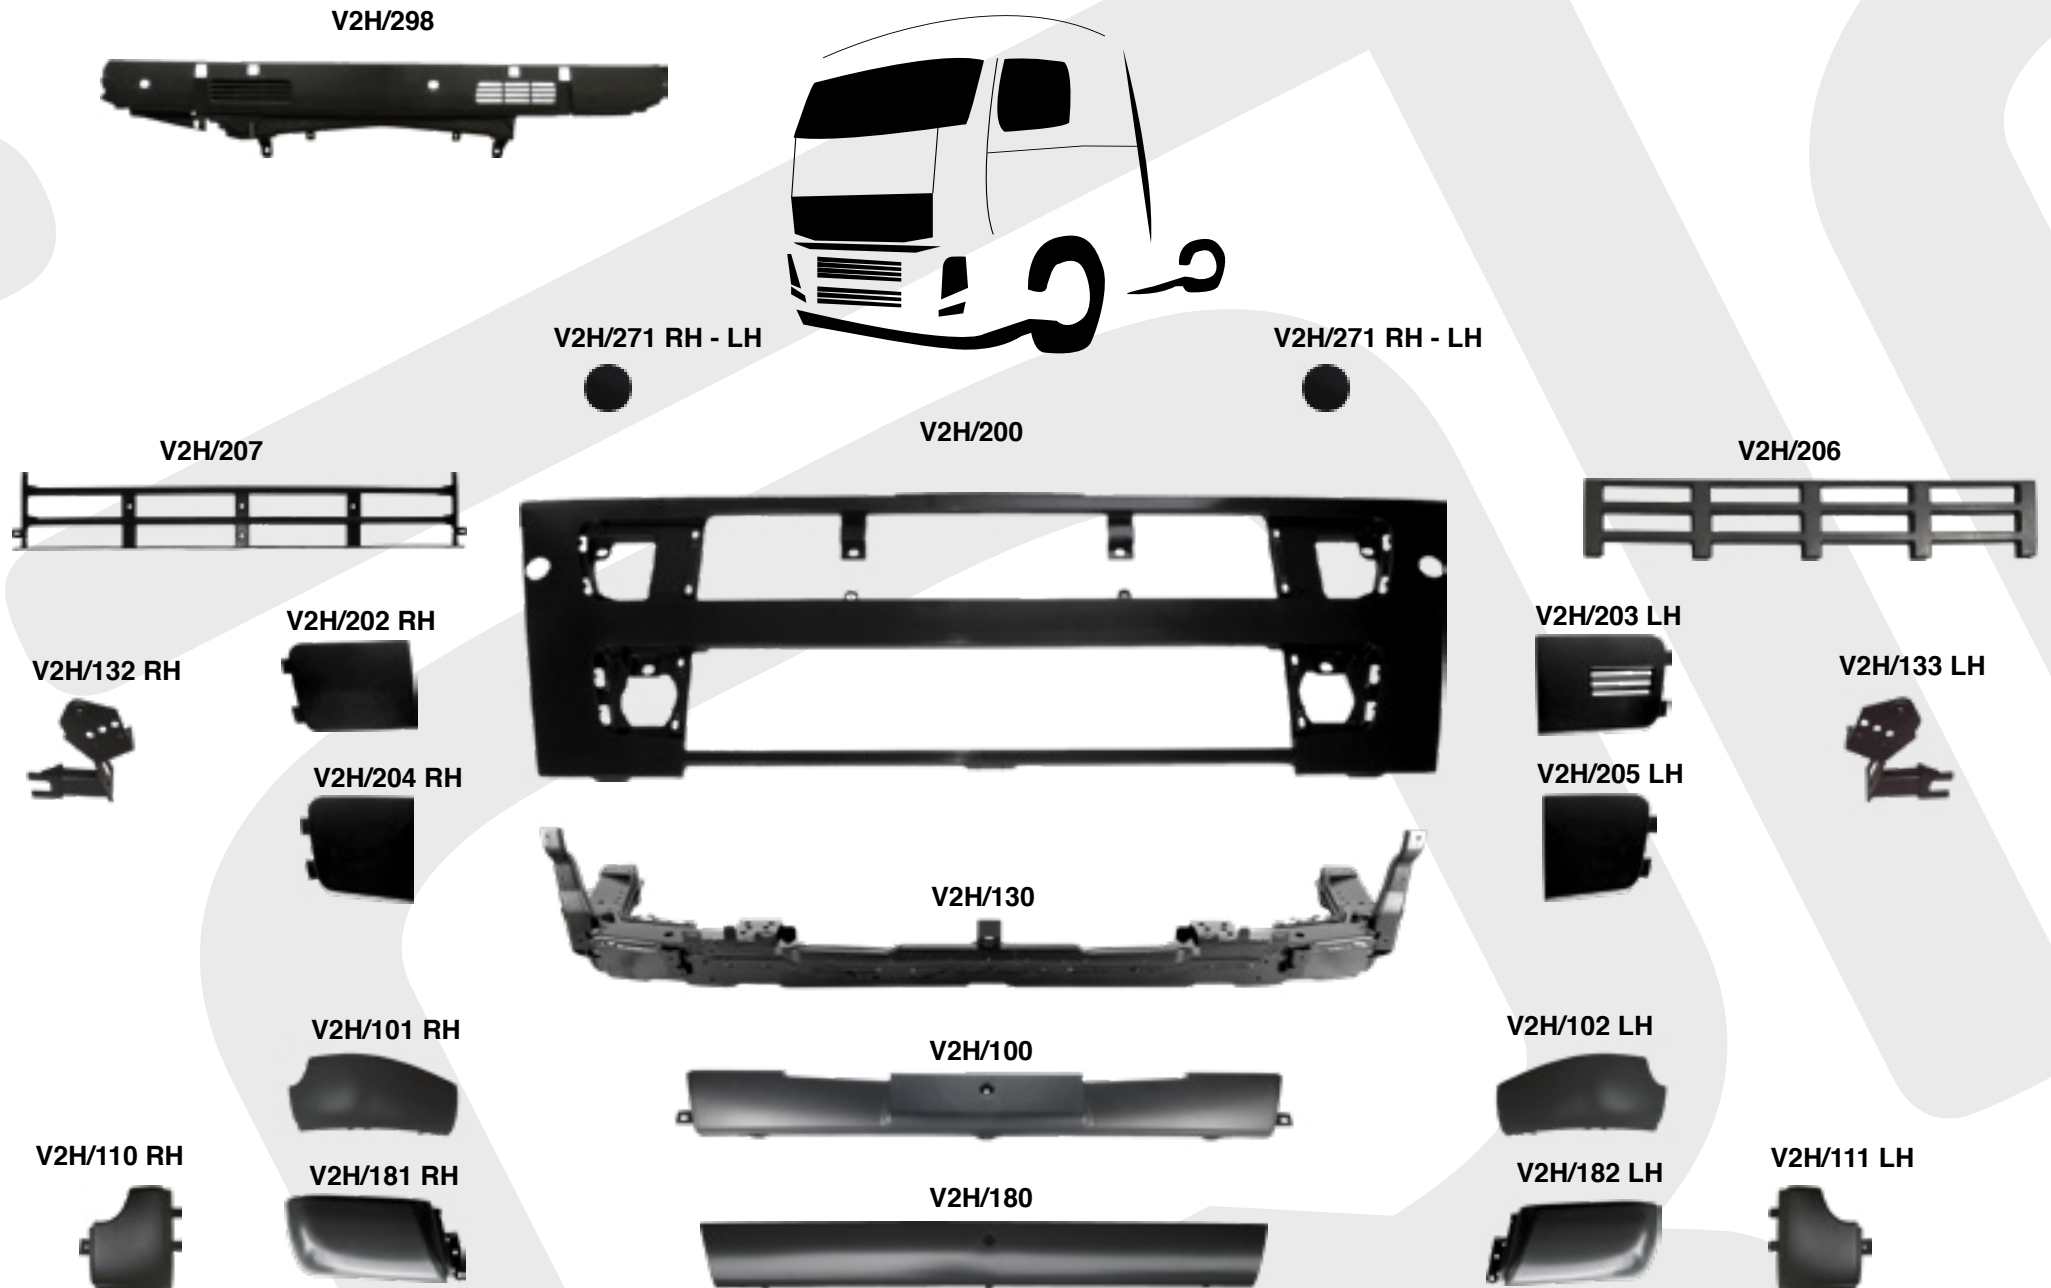

KIT V3H/400WS - V3H/400 + V3H/415 (4x)

V3H/439

V3H/403 **REAR**

V3H/415

V3H/404 **HIGHER**

KIT V3H/404WS - V3H/404 + V3H/415 (4x)

SUITABLE FOR **VOLVO FH2 / FM2 2002 - 2008**

SUITABLE FOR **VOLVO FH2 2002 - 2008**