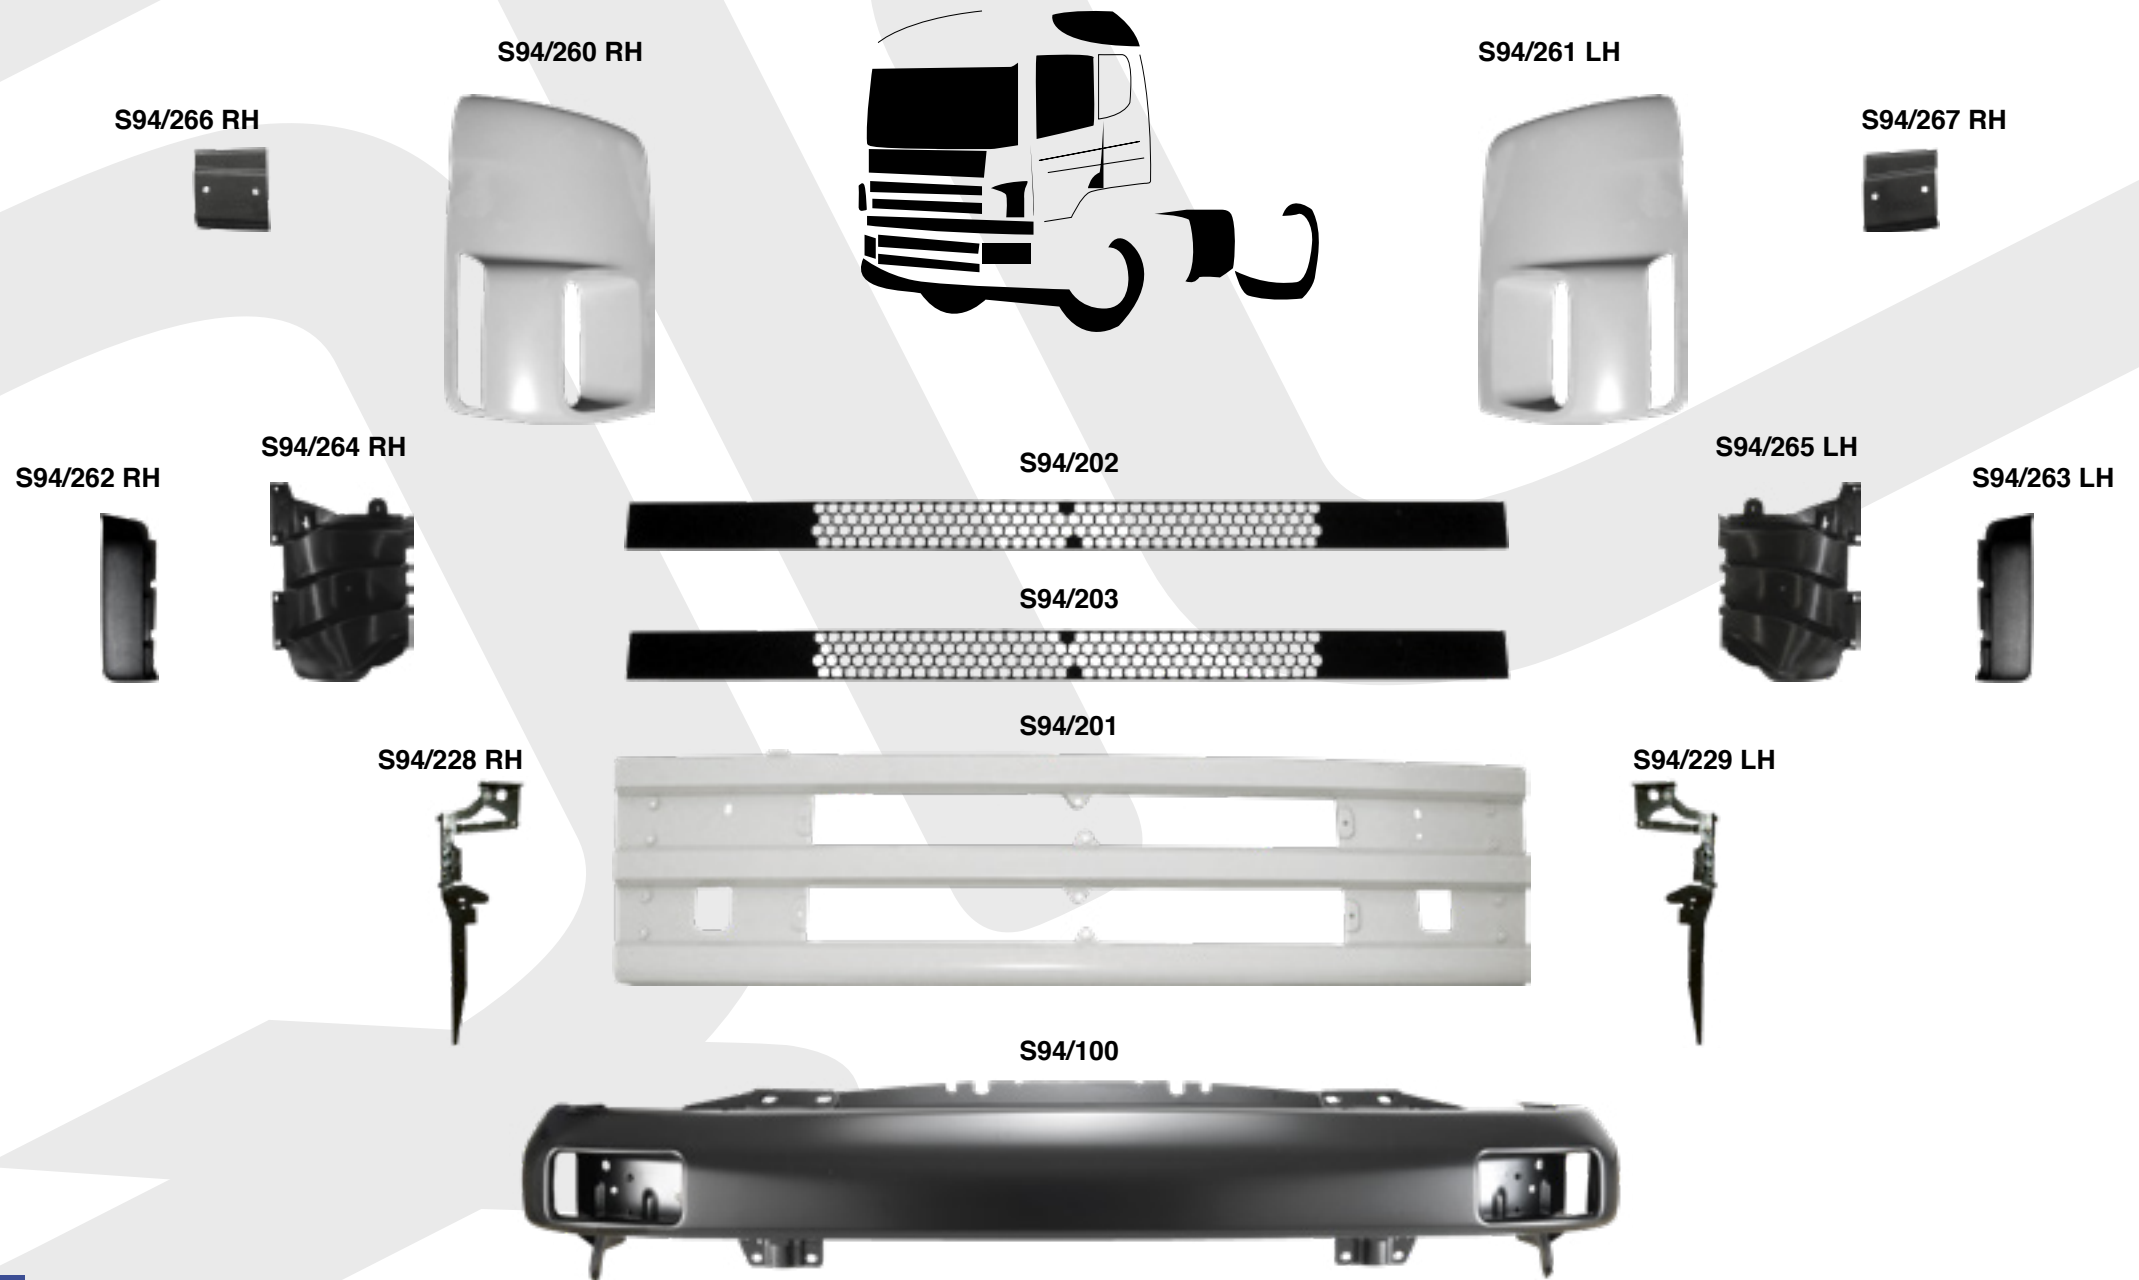

S4S/307 RH/LH

S4S/306 RH/LH

S4S/328 RH

S4S/329 LH

S4S/355

S4S/355

SUITABLE FOR **SCANIA L CP 1995 - 2004**

SUITABLE FOR SCANIA R/L CR/CP