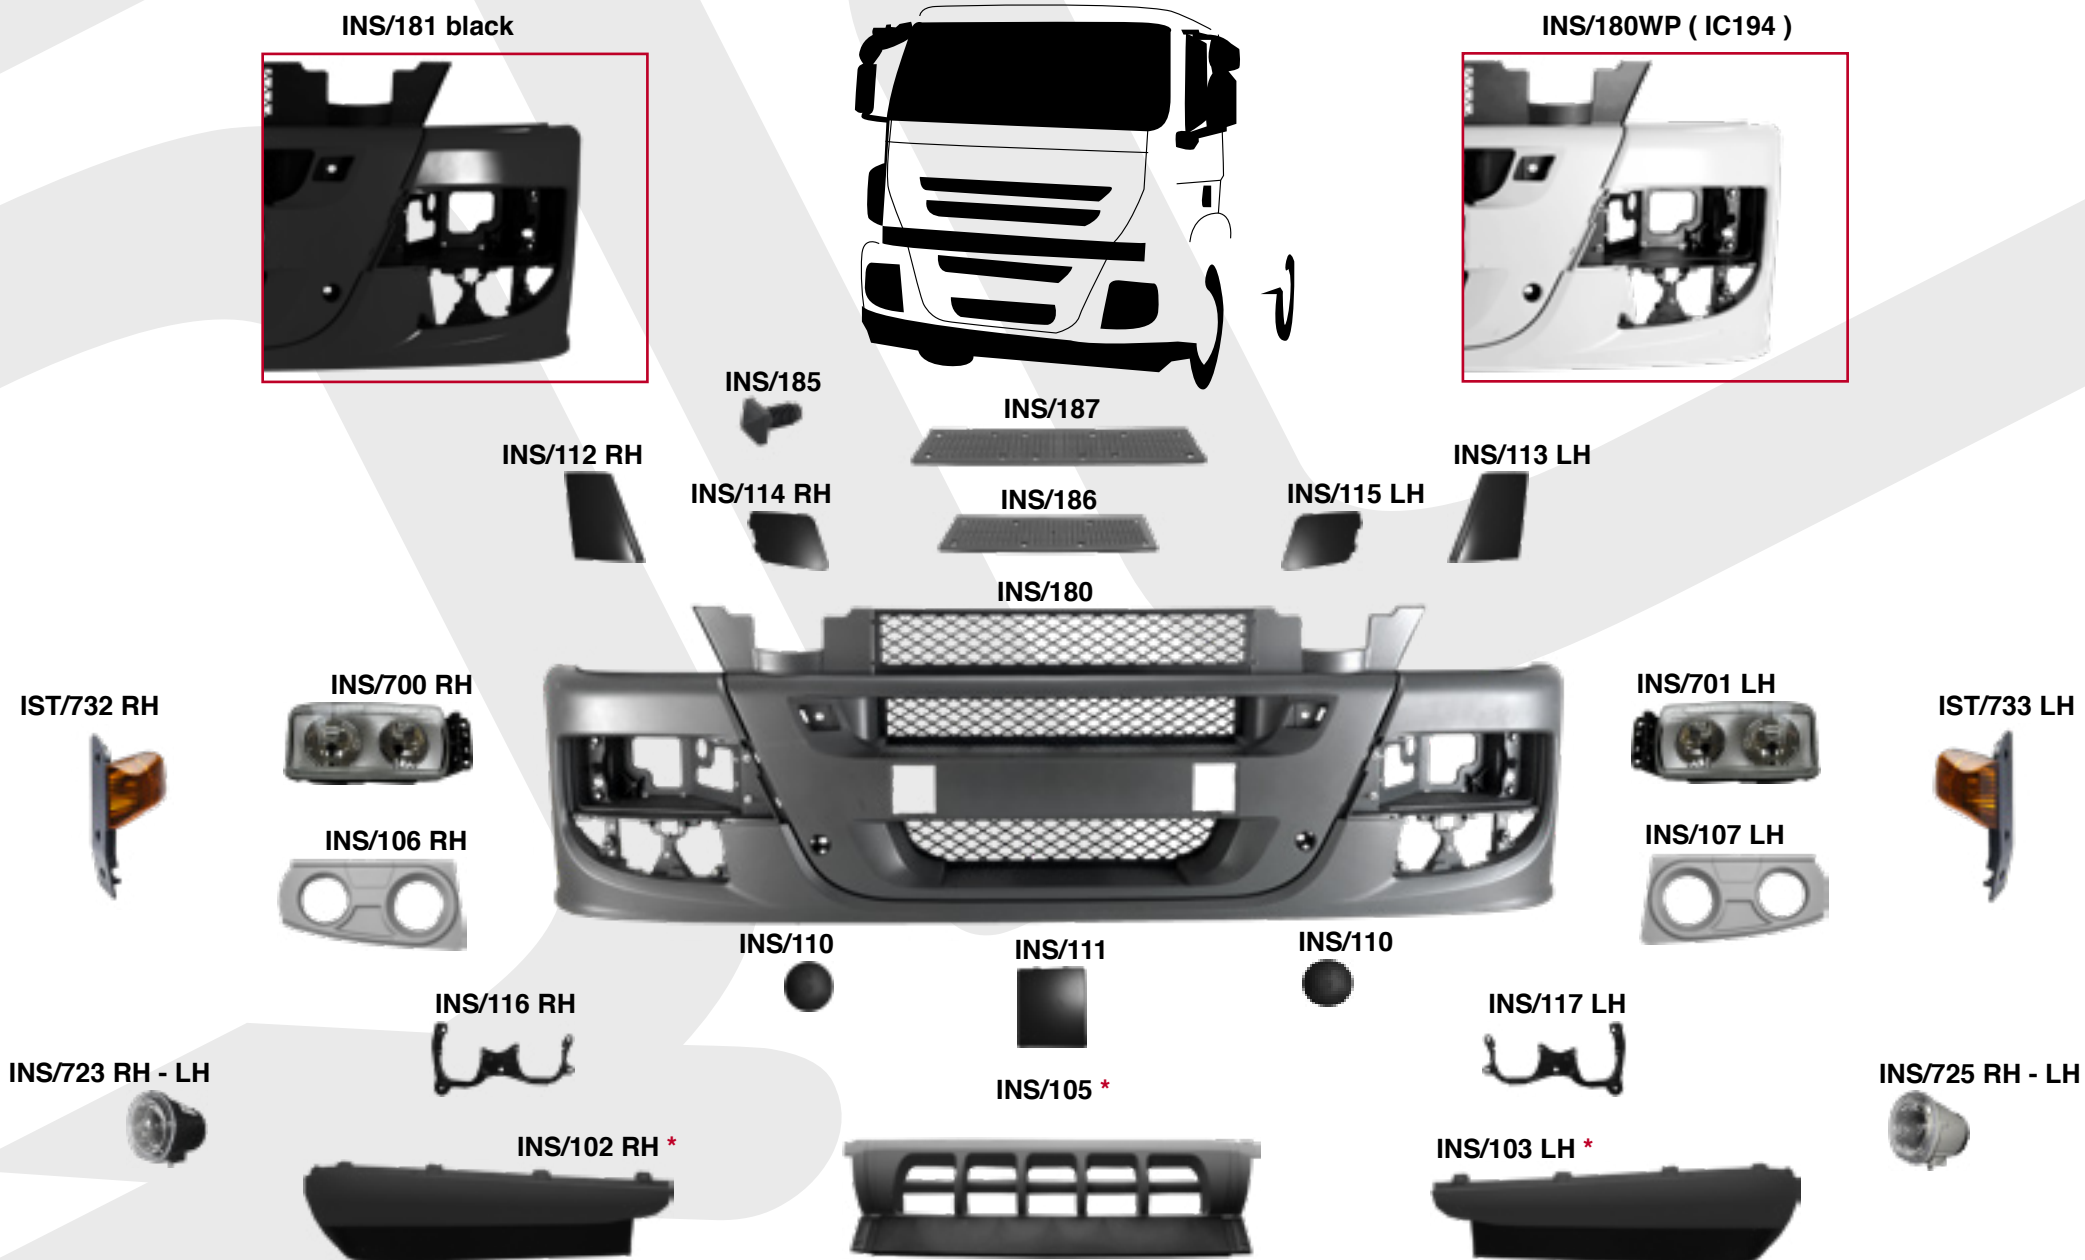

INS/723 RH - LH

INS/725 RH - LH

INS/102 RH \*

INS/105 \*

INS/103 LH \*

\* STRALIS 2007

SUITABLE FOR **STRALIS AT - AD 2007 - 2013**

\*suitable for STRALIS 2007