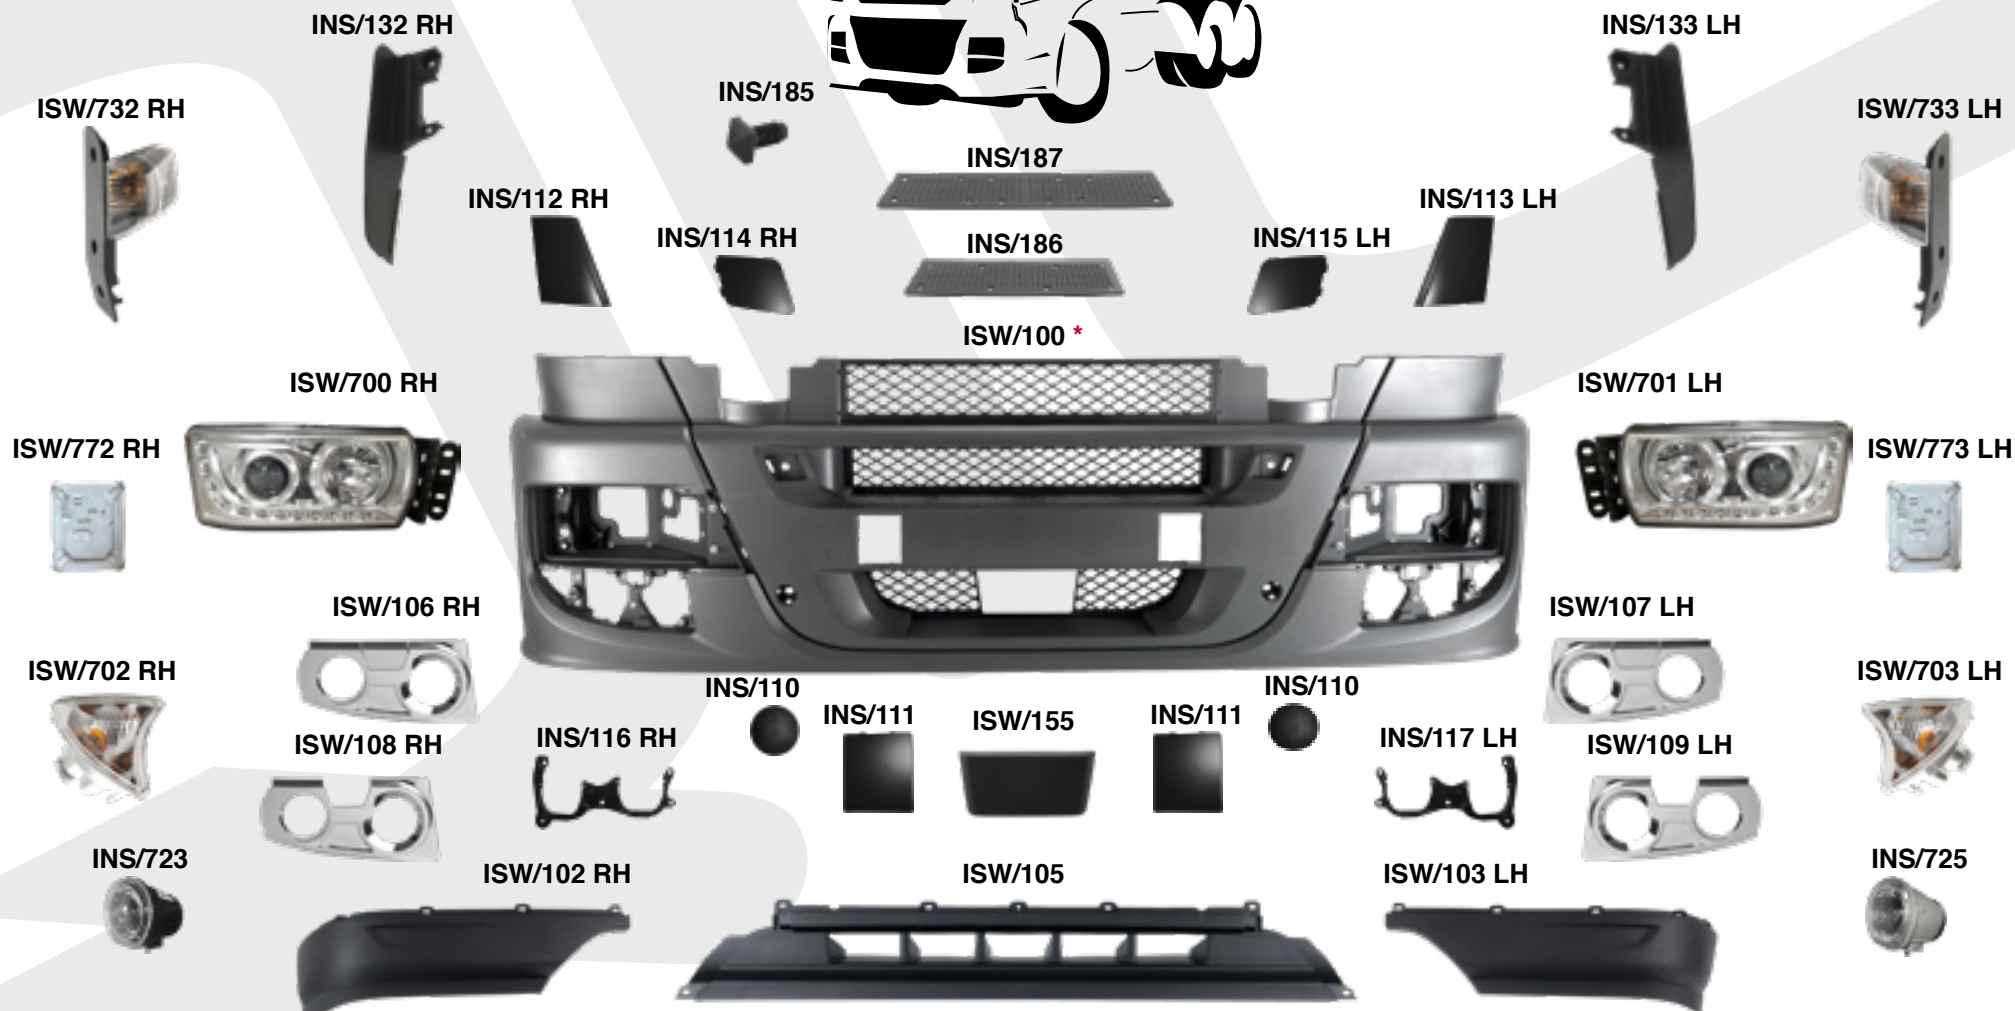

*ISW/155 included/incluso