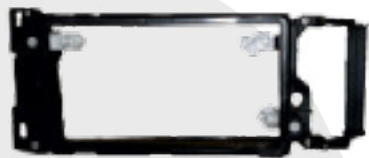

SUITABLE FOR **SCANIA** lightings / illuminazione

SCANIA L/CR/CP 95 - 04
S4S/799
1385402

inner headlamp frame

cornice faro interna

box - 53x22x13 - 1Kg

LH - SX