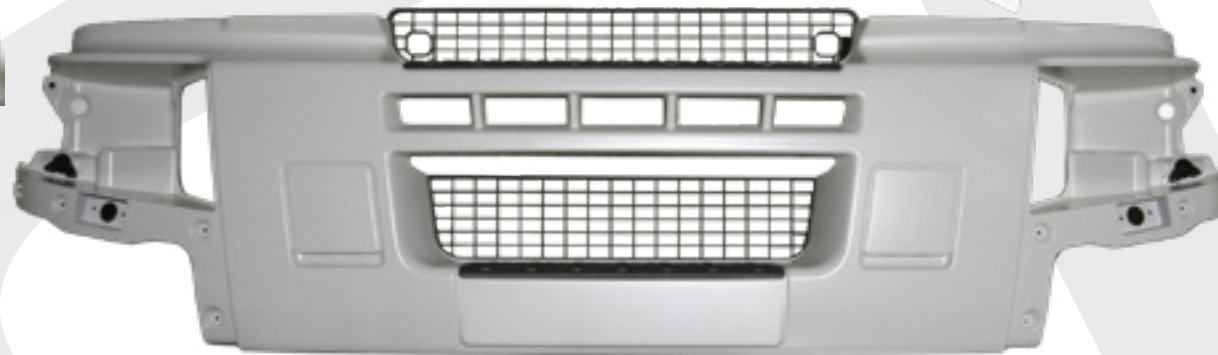

RNP/125 RH*

RNP/100*

RNP/125 LH*